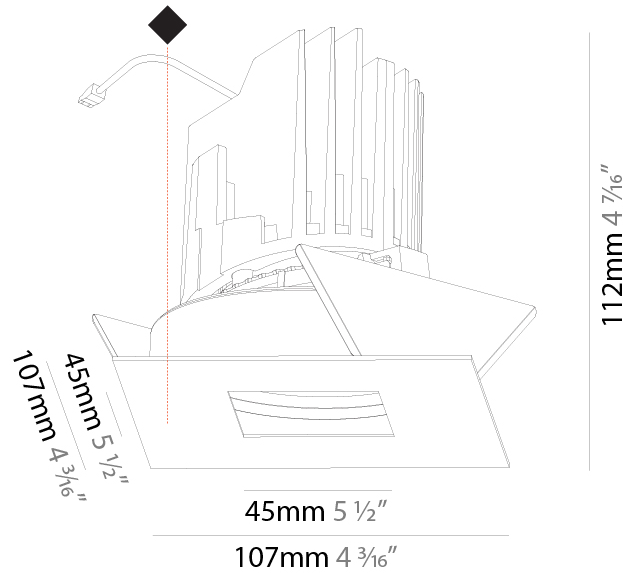

PHYSICAL

Shape: Square
Length (mm): 107
Length (in): 4 3/16
Width (mm): 107
Width (in): 4 3/16
Depth (mm): 112
Depth (in): 4 7/16
Ceiling Thickness (mm): 10 / 12.5 / 15
Ceiling Thickness (in): 3/8 or 1/2 or 9/16
Min. Recessing Depth (mm): 130
Min. Recessing Depth (in): 5 1/8
Light Distribution: Adjustable / Downlight
Weight (kg): 0.479
Weight (lbs): 1.06
Fixture Finish: SSR / BKV / CWI / CRY / HAB / LAG / UFT / ITA / RUA / RUR / MIC / FTG / MYG / TWT / LOD / PUS / FRO / FUP / KIA / POP / BLS / SPG / MEY / GOH / GUM / CHC / COM / ABZ / JAG / OBR / MOS / ROR
Fixture Material: Aluminum Die Cast
Cut-out Measurements: 98mm / 3 7/8"

ELECTRICAL

Lamp Type: LED (Zhaga Standard)
Input Wattage (W): 13.2 / 16.5
Total Output Wattage (W): 12 / 14
Dimming: Tri-Mode (Non-Dimming and Phase Dimming (120Vac only) and 0-10V Dimming)
Driver Included: No
Driver Location: Recessed Housing
Driver Type: Constant Current - Universal
Driver Class: Class 2
Housing: See components
Input Voltage (V): 120 - 277
Constant Current (MA): 350

LED

Number of LEDs: 1
Color Temperature (°K): 2700 / 3000 / 3500 / 4000
Max. Delivered Lumen (lm): 850 / 950 / 1019 / 1040
Nominal Lumen (lm): 960 / 1070 / 1156 / 1180
CRI: >90 CRI
Lamp Life (hrs): 50000

OPTICAL

Reflector°: 10
Adjustability: Rotational 355°; Tilt 30°

RATINGS AND CERTIFICATIONS

Certified By: Certified for North American Standards
IP rating: IP20